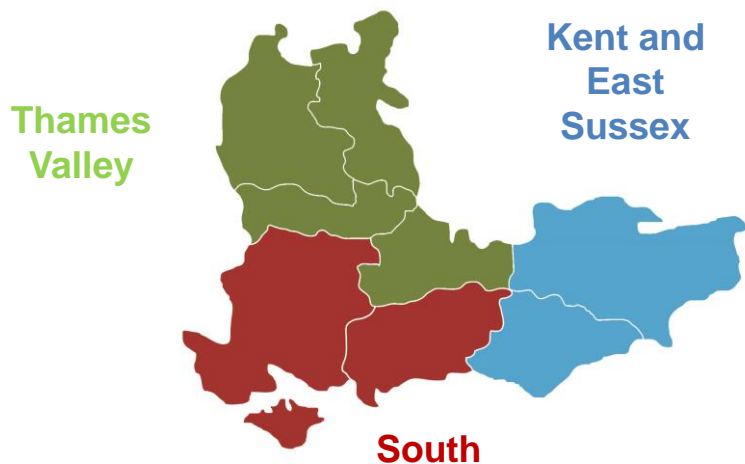

ICE South Branch Committee Chair 2021 / 22 Emily Duncombe

ICE Members in South Branch

South Branch is one of three branches in **ICE South East England.**

3,148 members in South Branch out of 10,250 members in South East England

South Branch Members 2020

South Branch Upcoming Programme

- South Branch meetings are on the 1st Thursday of each month
- Time of day to suit members
- Events are online

Don't miss...

ICE South Branch Podcast