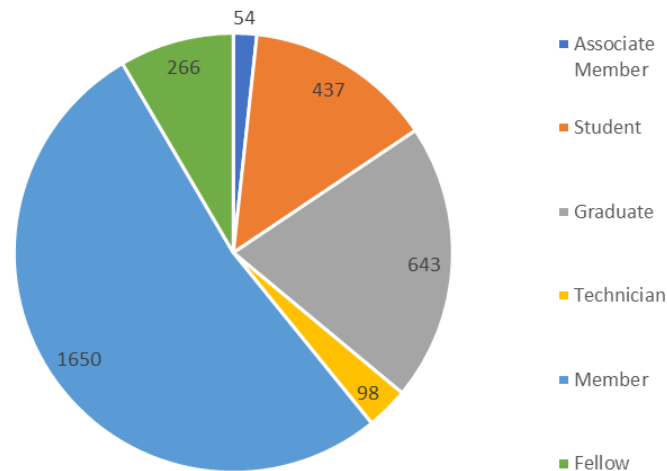

ICE South Branch Committee Chair 2021 / 22 Emily Duncombe

ICE Members in South Branch

South Branch is one of three branches in **ICE South East England.**

3,148 members in South Branch out of 10,250 members in South East England

South Branch Members 2020

South Branch Upcoming Programme

- South Branch meetings are on the 1st Thursday of each month
- Time of day to suit members
- Events are online

Don't miss...

ICE South Branch Podcast